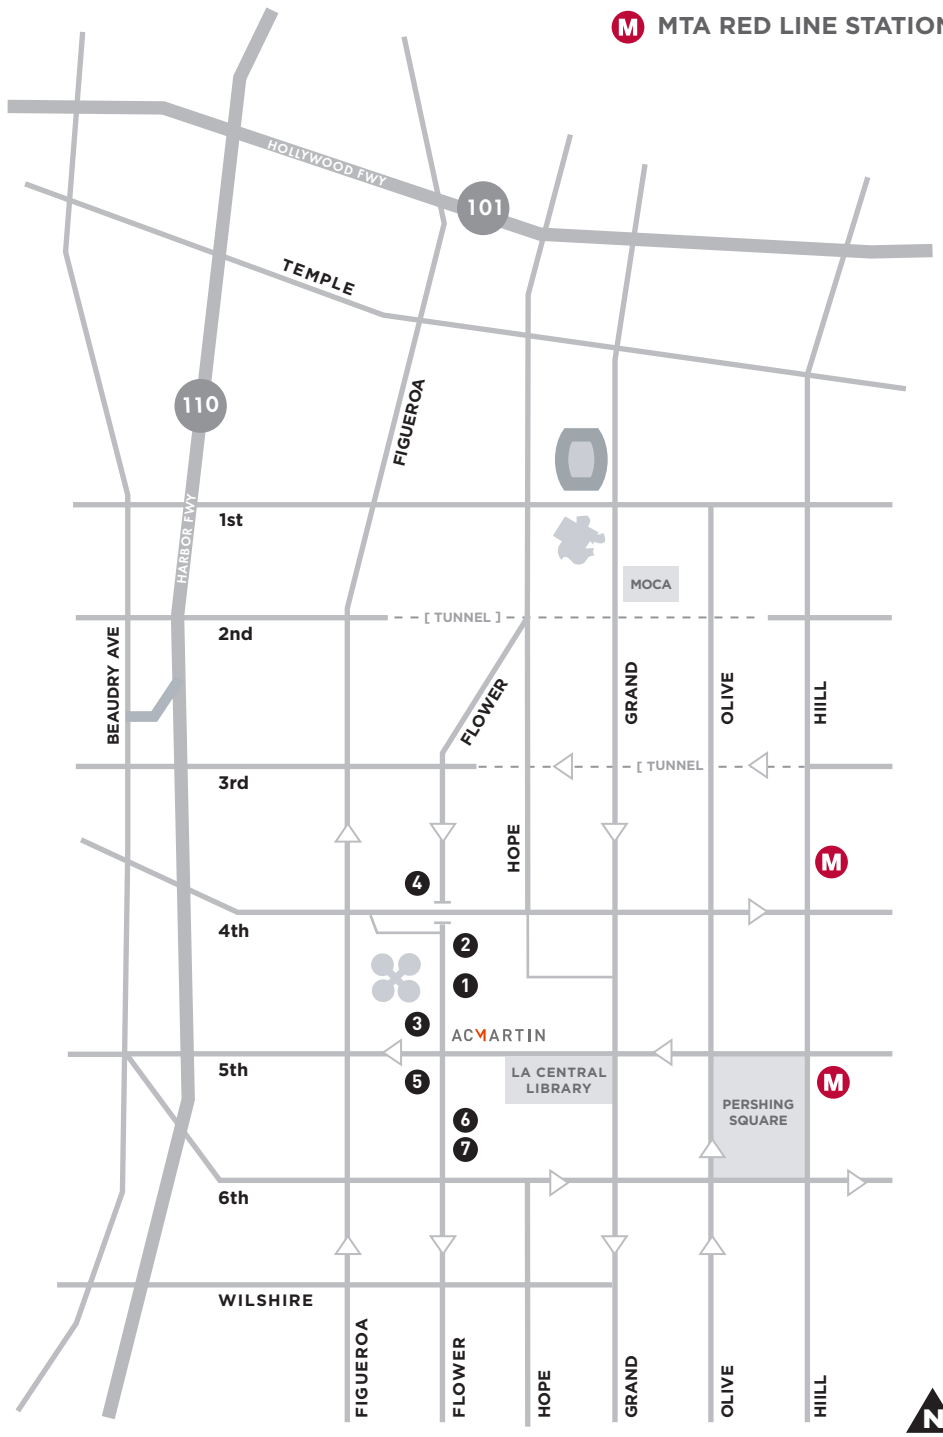

M MTA RED LINE STATION

AC MARTIN

444 S FLOWER ST
SUITE 1200
LOS ANGELES
CA 90071

213 683 1900
WWW.ACMARTIN.COM

Harbor FWY, North
Exit 3rd Street
East to Flower Street

Harbor FWY, South
Exit 3rd Street
South on Beaudry
East on 3rd Street
South on Flower Street

Hollywood FWY
Exit Grand
West on Temple
South on Hope
West on 3rd Street
South on Flower Street

PARKING STRUCTURE

- | | |
|---|--------------------------------|
| 1 | 444 CITIGROUP CENTER |
| 2 | J2 CITY NATIONAL GARAGE |
| 3 | BONAVENTURE HOTEL |
| 4 | WORLD TRADE CENTER |
| 5 | CITY NATIONAL PLAZA |
| 6 | LA PUBLIC LIBRARY |
| 7 | STANDARD HOTEL - 557 S. FLOWER |

[ALL ENTRANCES ON FLOWER STREET]